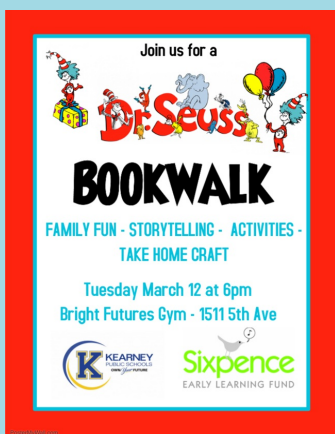

The Chatter

March 2019

Thank you to everyone who attended Parent-Teacher Conferences. Our staff enjoyed meeting with you and sharing about your child's progress!

Celebrate Dr. Seuss!

Our Pre-K classes will enjoy studying Dr. Seuss throughout the month of March. On **Monday, March 4th**, all classroom teachers and children are invited to come to daycare dressed up as a Dr. Seuss character of their choice. Miss Terrie will serve us a wonderful lunch of Green Eggs and Ham!

All of our families are invited to attend a **Dr. Seuss BOOKWALK** on **March 12th at 6 p.m.** in the Bright Futures Preschool Gym, 1511 5th Ave. This event is hosted by Kearney Public Schools and the Sixpence Early Learning Fund. Every child will receive a book!